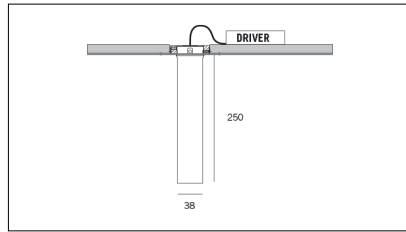

Conforms to the ROHS directive

Protection index

Insulation class

Equipment

Article code	Article	Colour	Light Temperature (°K)	Beam angle (°)	Additional colour	Type of recessed	Watt (W)
2015.0250.03.22	TORCH/T3/250-22 8.6W 250mA 26°	Black (2)	3000	26	Black (2)	Plasterboard	8,6
2015.0250.03.2700.22	TORCH/T3/250-22 8.6W 250mA 26° 2700°K	Black (2)	2700	26	Black (2)	Plasterboard	8,6
2015.0250.03.4000.22	*TORCH/T3	Black (2)	4000	26	Black (2)	Plasterboard	8,6