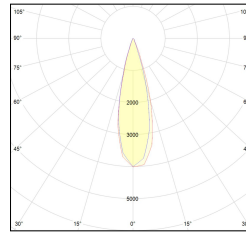

Conforms to the ROHS directive

Protection index

Insulation class

Equipment

Article code	Article	Colour	Light Temperature (°K)	Beam angle (°)	Additional colour	Type of recessed	Watt (W)
2015.0250.03.22	TORCH/T3/250-22 8.6W 250mA 26°	Black (2)	3000	26	Black (2)	Plasterboard	8,6
2015.0250.03.2700.22	TORCH/T3/250-22 8.6W 250mA 26° 2700°K	Black (2)	2700	26	Black (2)	Plasterboard	8,6
2015.0250.03.4000.22	*TORCH/T3	Black (2)	4000	26	Black (2)	Plasterboard	8,6