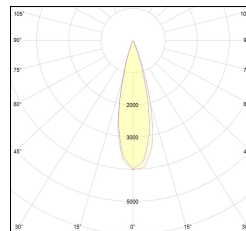

Article code	Article	Colour	Light Temperature (°K)	Beam angle (°)	Additional colour	Type of recessed	Watt (W)
2015.0250.03.2700.42	*TORCH/T3	White (4)	2700	26	Black (2)	Plasterboard	8,6
2015.0250.03.4000.42	*TORCH/T3	White (4)	4000	26	Black (2)	Plasterboard	8,6
2015.0250.03.42	TORCH/T3/250-42 8.6W 250mA 26°	White (4)	3000	26	Black (2)	Plasterboard	8,6