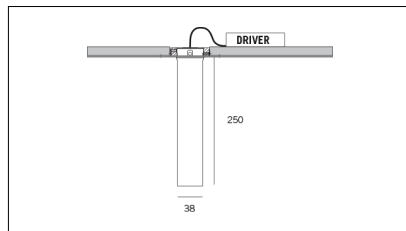

Article code	Article	Colour	Light Temperature (°K)	Beam angle (°)	Additional colour	Type of recessed	Watt (W)
2015.0250.03.2700.42	*TORCH/T3	White (4)	2700	26	Black (2)	Plasterboard	8,6
2015.0250.03.4000.42	*TORCH/T3	White (4)	4000	26	Black (2)	Plasterboard	8,6
2015.0250.03.42	TORCH/T3/250-42 8.6W 250mA 26°	White (4)	3000	26	Black (2)	Plasterboard	8,6