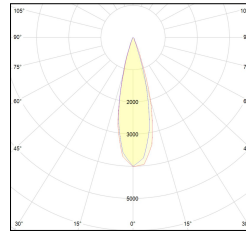

Conforms to the ROHS directive

Protection index

Insulation class

Equipment

Article code	Article	Colour	Light Temperature (°K)	Beam angle (°)	Additional colour	Type of recessed	Watt (W)
2015.0250.03.22	TORCH/T3/250-22 8.6W 250mA 26°	Black (2)	3000	26	Black (2)	Plasterboard	8,6
2015.0250.03.2700.22	TORCH/T3/250-22 8.6W 250mA 26° 2700°K	Black (2)	2700	26	Black (2)	Plasterboard	8,6
2015.0250.03.4000.22	*TORCH/T3	Black (2)	4000	26	Black (2)	Plasterboard	8,6