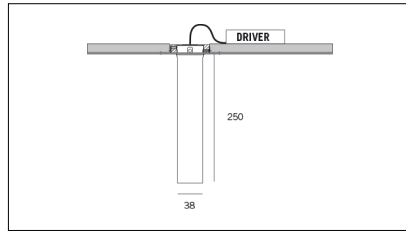

Conforms to the ROHS directive

Protection index

Insulation class

Equipment

Article code	Article	Colour	Light Temperature (°K)	Beam angle (°)	Additional colour	Type of recessed	Watt (W)
2015.0250.03.22	TORCH/T3/250-22 8.6W 250mA 26°	Black (2)	3000	26	Black (2)	Plasterboard	8,6
2015.0250.03.2700.22	TORCH/T3/250-22 8.6W 250mA 26° 2700°K	Black (2)	2700	26	Black (2)	Plasterboard	8,6
2015.0250.03.4000.22	*TORCH/T3	Black (2)	4000	26	Black (2)	Plasterboard	8,6