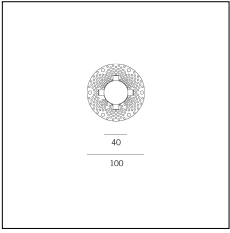

Article code	Name	Description	Type of recessed
2015.0000	TORCH/PK	Plaster kit per proiettore ad incasso TORCH	Plasterboard