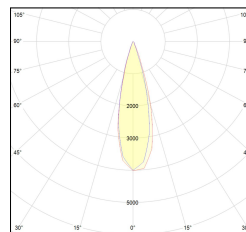

Article code	Article	Colour	Light Temperature (°K)	Beam angle (°)	Additional colour	Type of recessed	Watt (W)
2015.0250.03.2700.496	*TORCH/T3	White (4)	2700	26	Bronze (96)	Plasterboard	8,6
2015.0250.03.4000.496	*TORCH/T3	White (4)	4000	26	Bronze (96)	Plasterboard	8,6
2015.0250.03.496	TORCH/T3/250-496 8.6W 250mA 26°	White (4)	3000	26	Bronze (96)	Plasterboard	8,6