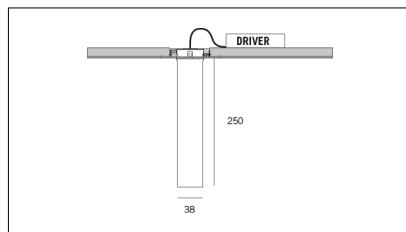

Article code	Article	Colour	Light Temperature (°K)	Beam angle (°)	Additional colour	Type of recessed	Watt (W)
2015.0250.03.2700.496	*TORCH/T3	White (4)	2700	26	Bronze (96)	Plasterboard	8,6
2015.0250.03.4000.496	*TORCH/T3	White (4)	4000	26	Bronze (96)	Plasterboard	8,6
2015.0250.03.496	TORCH/T3/250-496 8.6W 250mA 26°	White (4)	3000	26	Bronze (96)	Plasterboard	8,6